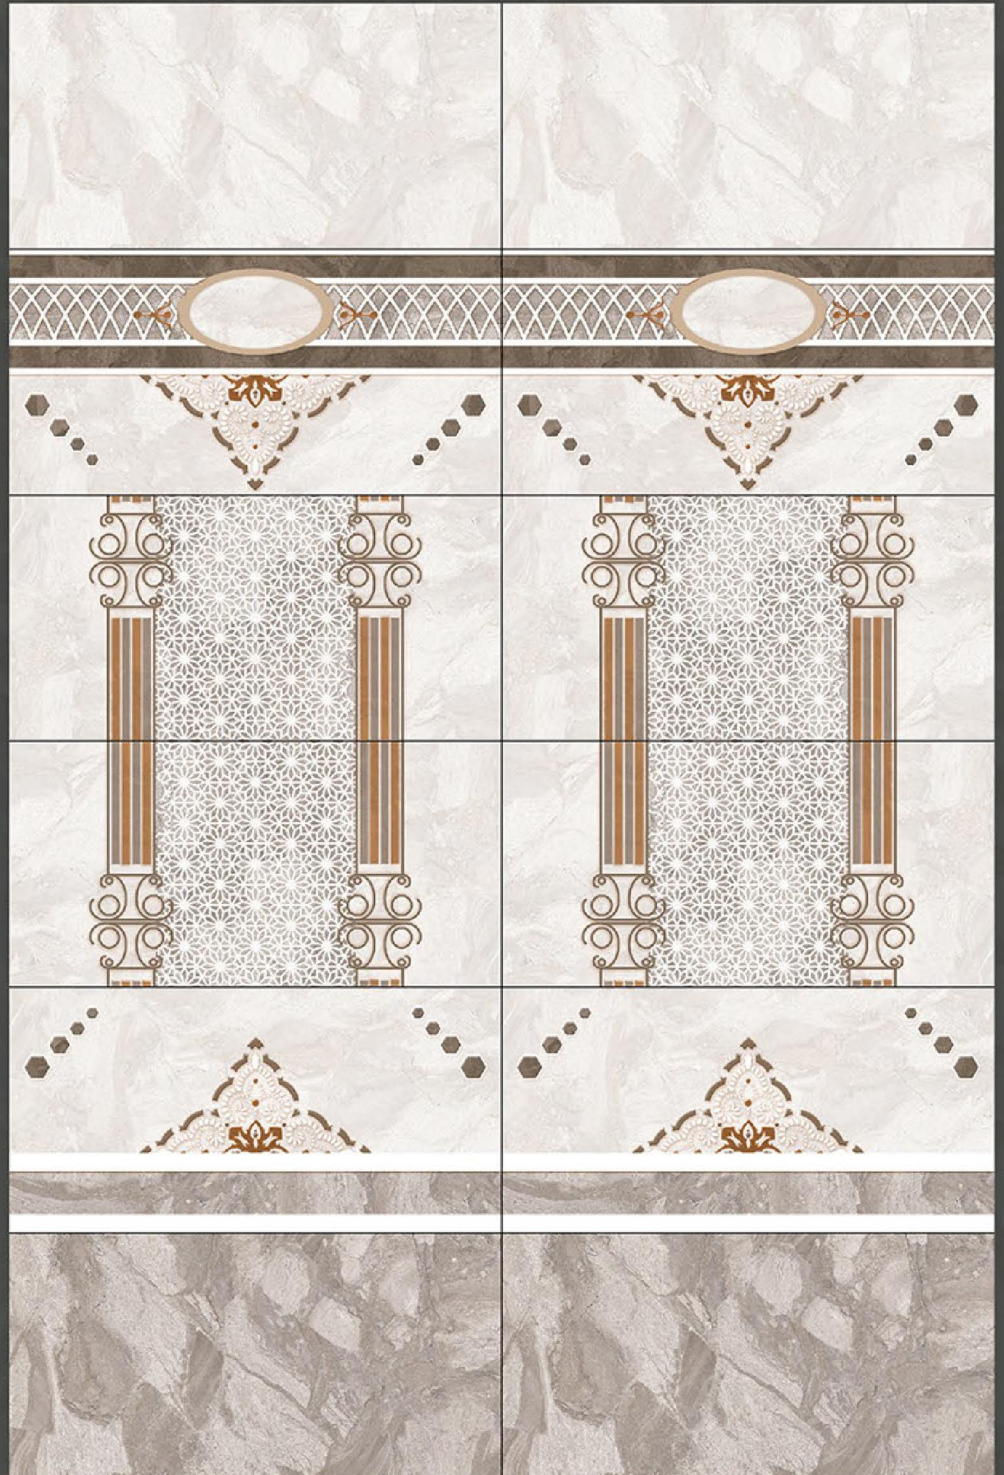

GLOSSY
FINISH
300 x 600 MM